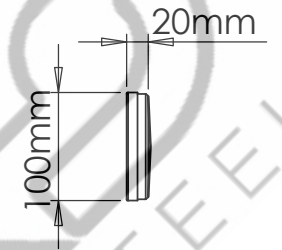

Aqua Luna

Drawings are for guide purposes only and may be subject to change at any time.

600/800/900/1000/1200/1500mm

Aqua Luna

Drawings are for guide purposes only and may be subject to change at any time.