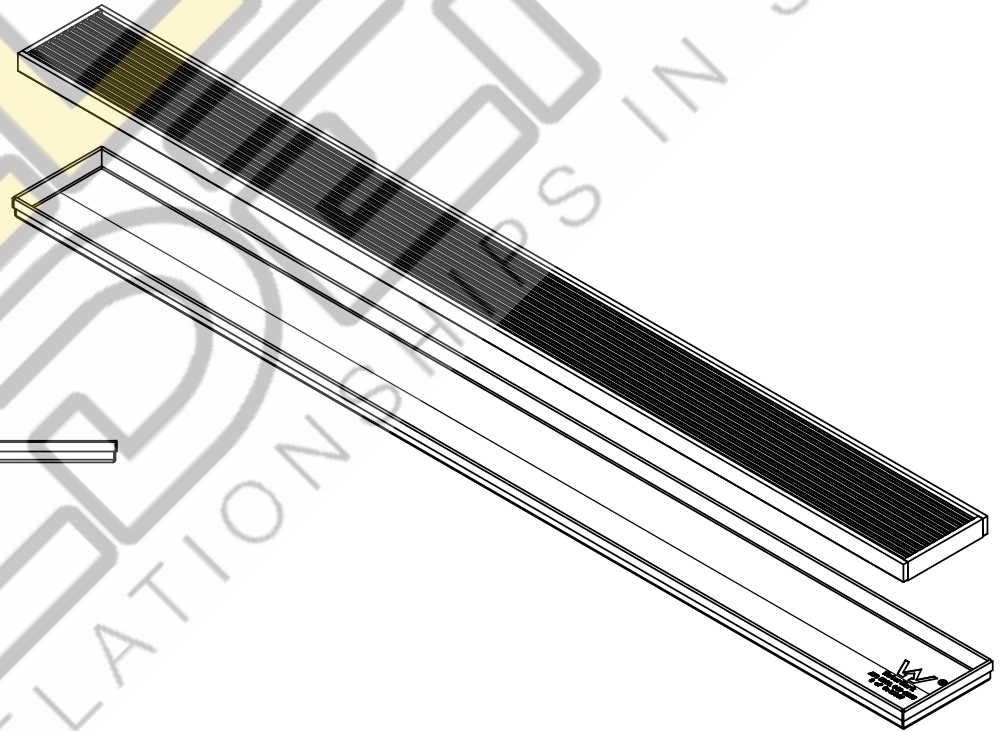

Aqua Luna

Drawings are for guide purposes only and may be subject to change at any time.

600/800/900/1000/1200/1500mm

Aqua Luna

Drawings are for guide purposes only and may be subject to change at any time.