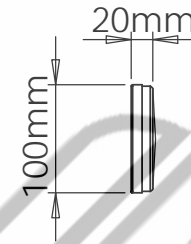

Aqua Luna

Drawings are for guide purposes only and may be subject to change at any time.

600/800/900/1000/1200/1500mm

Aqua Luna

Drawings are for guide purposes only and may be subject to change at any time.