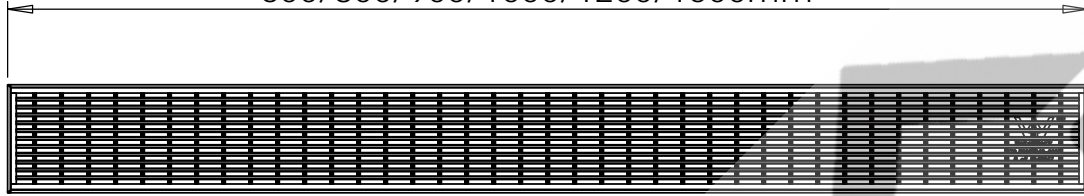

Aqua Luna

Drawings are for guide purposes only and may be subject to change at any time.

600/800/900/1000/1200/1500mm

Aqua Luna

Drawings are for guide purposes only and may be subject to change at any time.