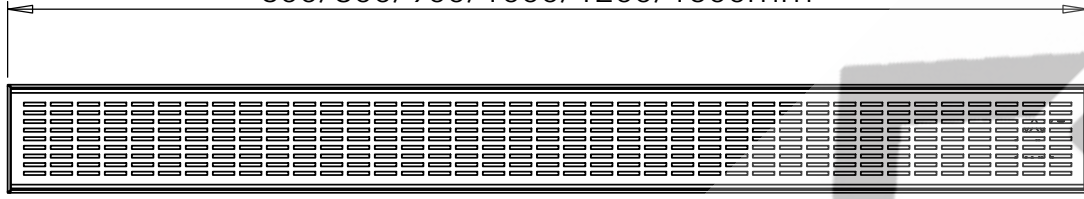

Aqua l una

Drawings are for guide purposes only and may be subject to change at any time.

600/800/900/1000/1200/1500mm

20mm

100mm

Aqua l una

Drawings are for guide purposes only and may be subject to change at any time.