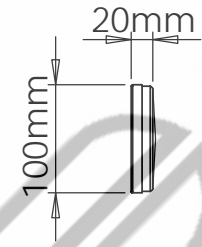

Aqua l una

Drawings are for guide purposes only and may be subject to change at any time.

600/800/900/1000/1200/1500mm

20mm

100mm

Aqua l una

Drawings are for guide purposes only and may be subject to change at any time.