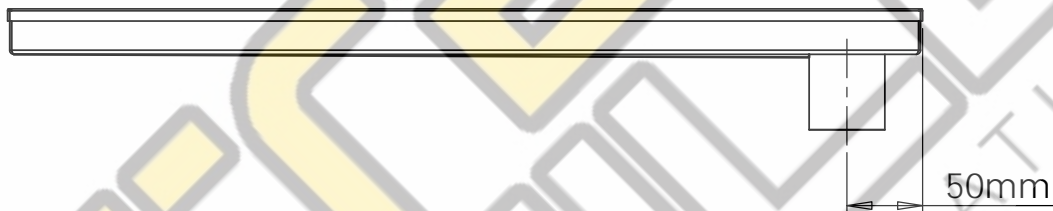

**Aqualuna**

Drawings are for guide purposes only and may be subject to change at any time.

**Aqualuna**

Drawings are for guide purposes only and may be subject to change at any time.

Aqualuna

Drawings are for guide purposes only and may be subject to change at any time.

2700/3000mm

**Aqua luna**

Drawings are for guide purposes only and may be subject to change at any time.