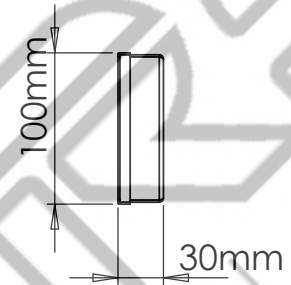

**Aqualuna**

Drawings are for guide purposes only and may be subject to change at any time.

**Aqualuna**

Drawings are for guide purposes only and may be subject to change at any time.

Aqualuna

Drawings are for guide purposes only and may be subject to change at any time.

2700/3000mm

**Aqua luna**

Drawings are for guide purposes only and may be subject to change at any time.