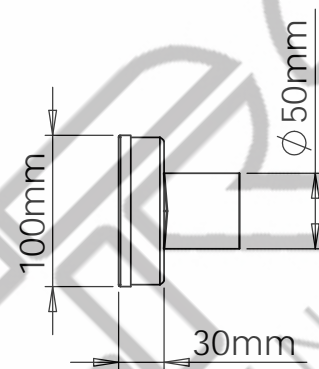

**Aqualuna**

Drawings are for guide purposes only and may be subject to change at any time.

**Aqualuna**

Drawings are for guide purposes only and may be subject to change at any time.

Aqualuna

Drawings are for guide purposes only and may be subject to change at any time.

2700/3000mm

**Aqua luna**

Drawings are for guide purposes only and may be subject to change at any time.