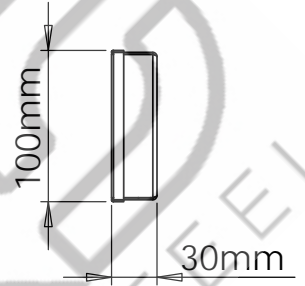

2700/3000mm

**Aqua luna**

Drawings are for guide purposes only and may be subject to change at any time.