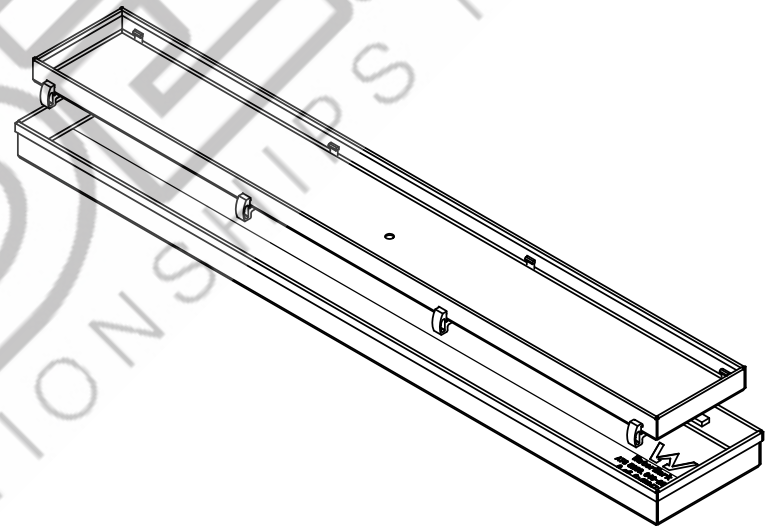

Aqualuna

Drawings are for guide purposes only and may be subject to change at any time.