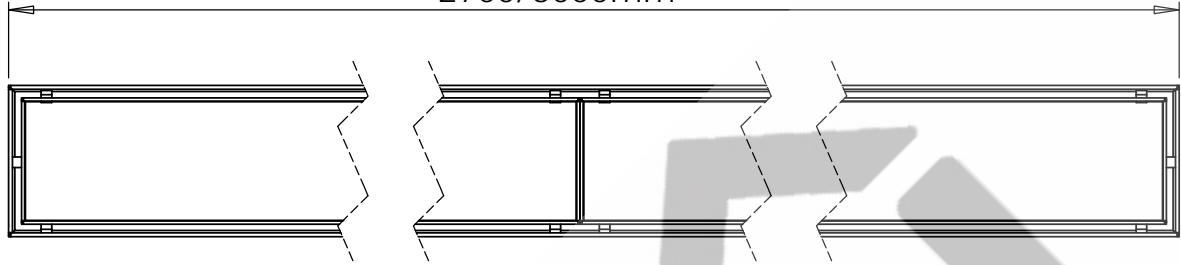

2700/3000mm

**Aqua luna**

Drawings are for guide purposes only and may be subject to change at any time.