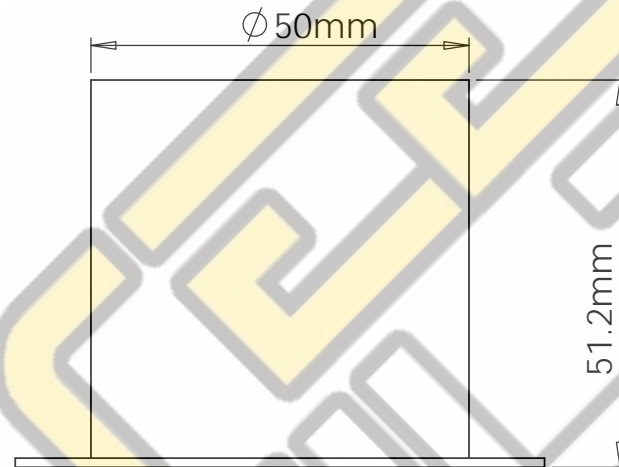

1000/2000mm

Aqualuna

Drawings are for guide purposes only and may be subject to change at any time.

Aqualuna

Drawings are for guide purposes only and may be subject to change at any time.

Aqualuna

Drawings are for guide purposes only and may be subject to change at any time.