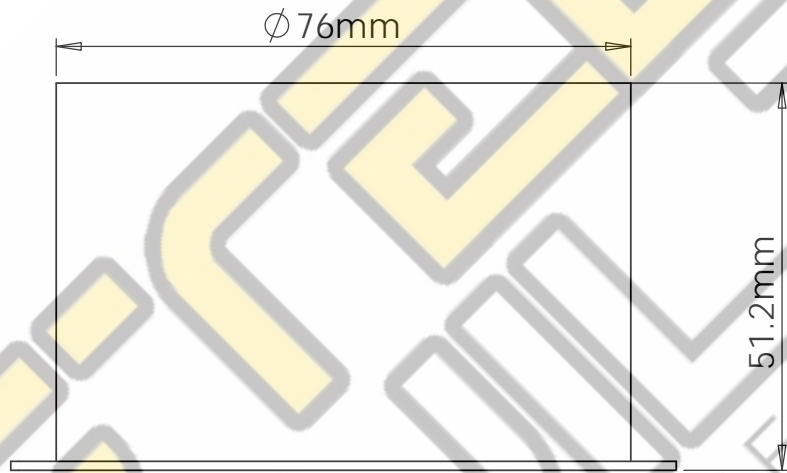

Aqualuna

Drawings are for guide purposes only and may be subject to change at any time.