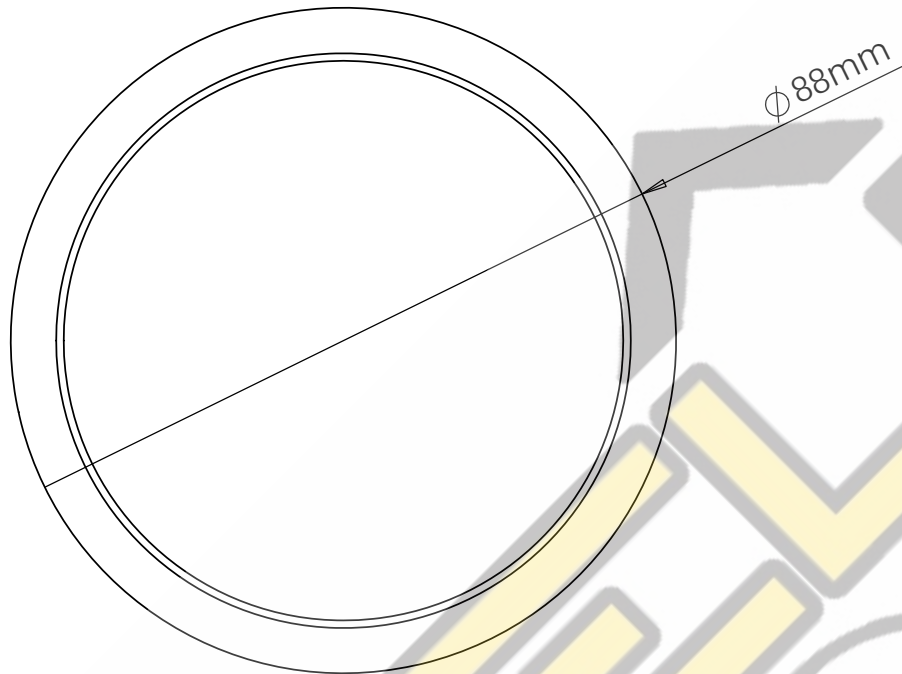

1000/2000mm

Aqualuna

Drawings are for guide purposes only and may be subject to change at any time.

Aqualuna

Drawings are for guide purposes only and may be subject to change at any time.

Aqualuna

Drawings are for guide purposes only and may be subject to change at any time.

Aqualuna

Drawings are for guide purposes only and may be subject to change at any time.

Aqualuna

Drawings are for guide purposes only and may be subject to change at any time.