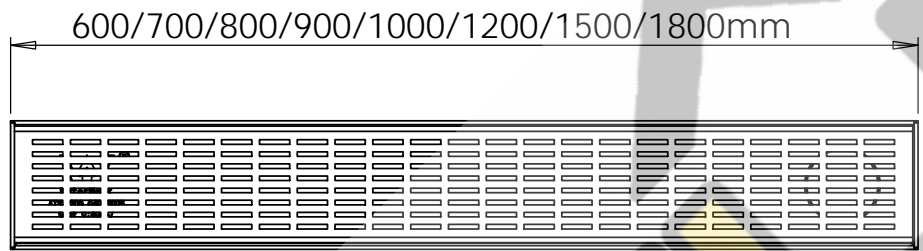

Aqualuna

Drawings are for guide purposes only and may be subject to change at any time.

Aqualuna

Drawings are for guide purposes only and may be subject to change at any time.

600/700/800/900/1000/1200/1500/1800/2100/2400mm

20mm

85mm

Aqualuna

Drawings are for guide purposes only and may be subject to change at any time.

IV
1:2

Aqualuna

Drawings are for guide purposes only and may be subject to change at any time.