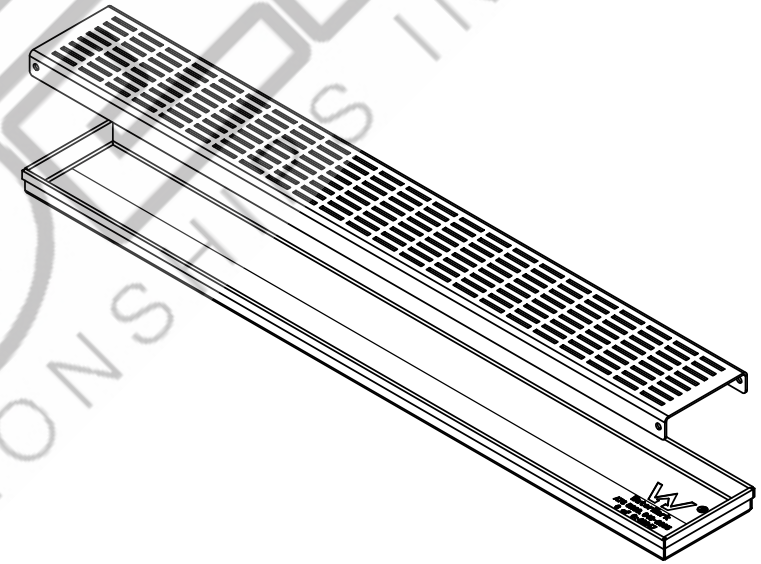

Aqualuna

Drawings are for guide purposes only and may be subject to change at any time.

Aqualuna

Drawings are for guide purposes only and may be subject to change at any time.

600/700/800/900/1000/1200/1500/1800/2100/2400mm

20mm

85mm

Aqualuna

Drawings are for guide purposes only and may be subject to change at any time.

IV
1:2

Aqualuna

Drawings are for guide purposes only and may be subject to change at any time.