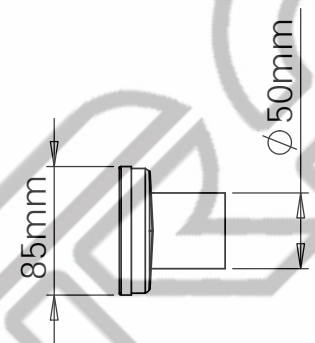

Aqualuna

Drawings are for guide purposes only and may be subject to change at any time.

Aqualuna

Drawings are for guide purposes only and may be subject to change at any time.

600/700/800/900/1000/1200/1500/1800/2100/2400mm

20mm

85mm

Aqualuna

Drawings are for guide purposes only and may be subject to change at any time.

IV
1:2

Aqualuna

Drawings are for guide purposes only and may be subject to change at any time.