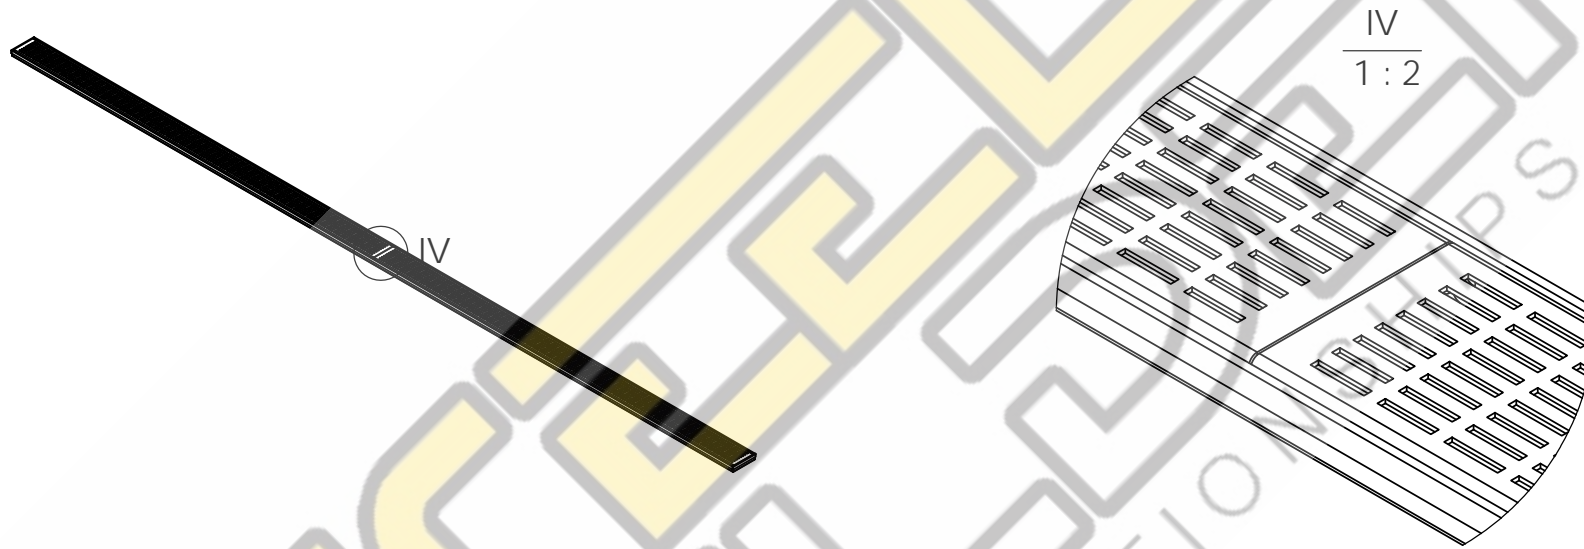

Aqualuna

Drawings are for guide purposes only and may be subject to change at any time.

Aqualuna

Drawings are for guide purposes only and may be subject to change at any time.

600/700/800/900/1000/1200/1500/1800/2100/2400mm

20mm

85mm

Aqualuna

Drawings are for guide purposes only and may be subject to change at any time.

IV
1:2

Aqualuna

Drawings are for guide purposes only and may be subject to change at any time.