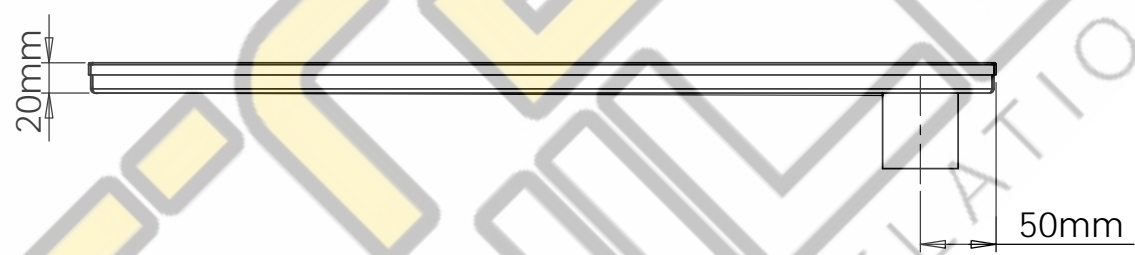

Aqualuna

Drawings are for guide purposes only and may be subject to change at any time.

Aqualuna

Drawings are for guide purposes only and may be subject to change at any time.

600/700/800/900/1000/1200/1500/1800/2100/2400mm

20mm

85mm

Aqualuna

Drawings are for guide purposes only and may be subject to change at any time.

IV
1:2

Aqualuna

Drawings are for guide purposes only and may be subject to change at any time.