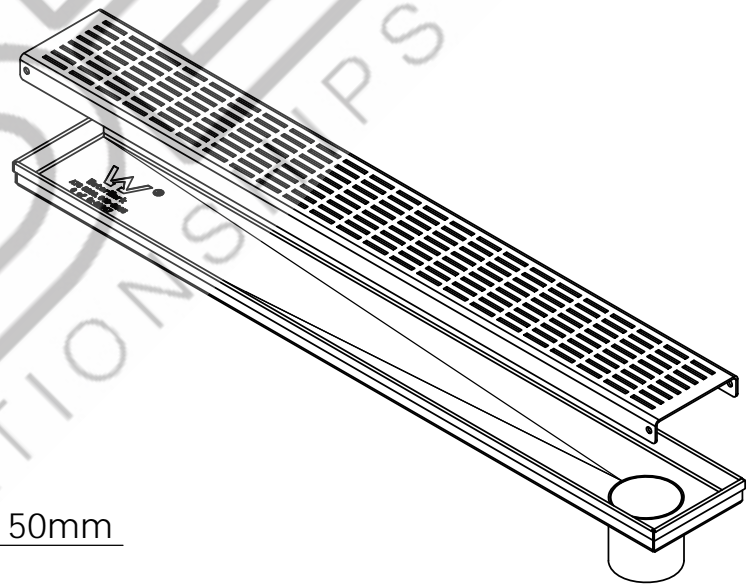

Aqualuna

Drawings are for guide purposes only and may be subject to change at any time.

Aqualuna

Drawings are for guide purposes only and may be subject to change at any time.

600/700/800/900/1000/1200/1500/1800/2100/2400mm

20mm

85mm

Aqualuna

Drawings are for guide purposes only and may be subject to change at any time.

IV
1:2

Aqualuna

Drawings are for guide purposes only and may be subject to change at any time.