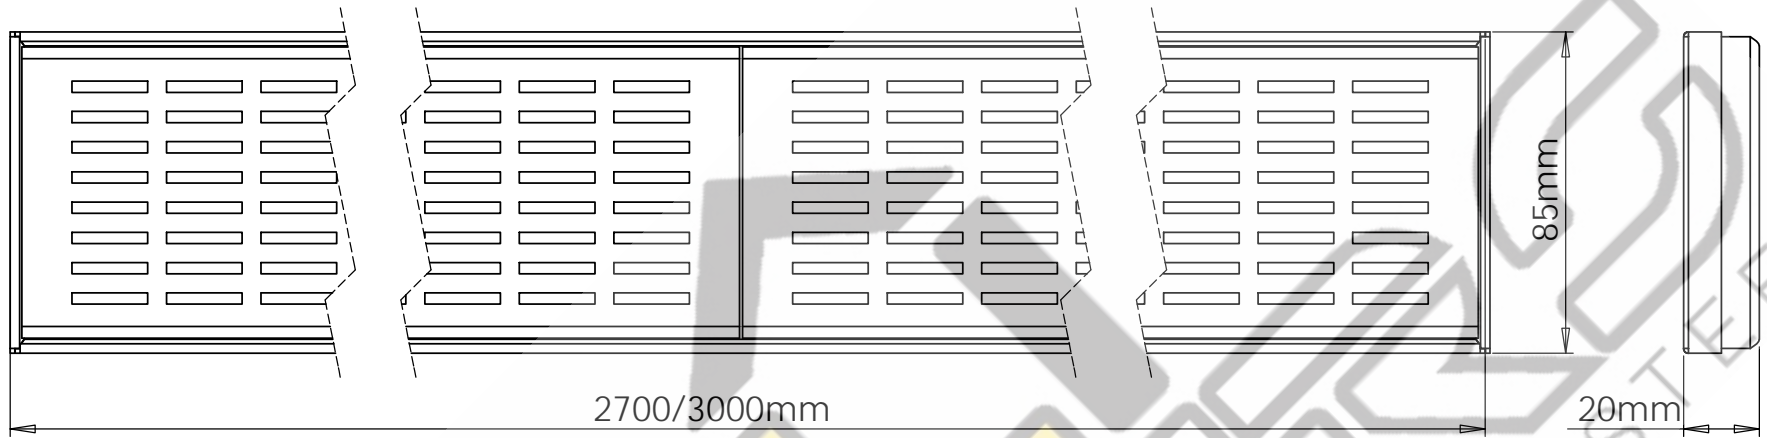

Aqualuna

Drawings are for guide purposes only and may be subject to change at any time.

Aqualuna

Drawings are for guide purposes only and may be subject to change at any time.

600/700/800/900/1000/1200/1500/1800/2100/2400mm

20mm

85mm

Aqualuna

Drawings are for guide purposes only and may be subject to change at any time.

IV
1:2

Aqualuna

Drawings are for guide purposes only and may be subject to change at any time.