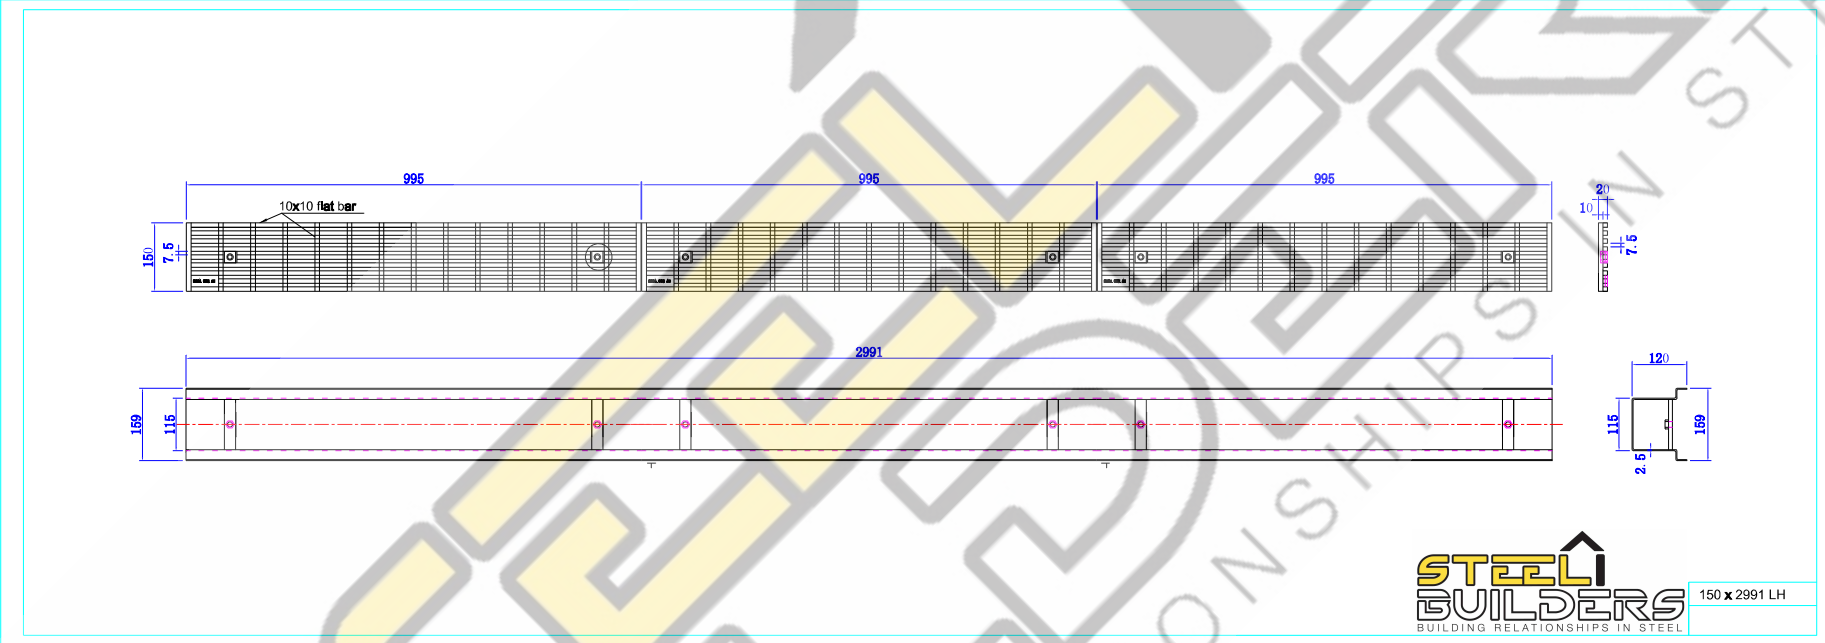

150 x 997 LH

STEEL BUILDERS
 BUILDING RELATIONSHIPS IN STEEL

150 x 1994 LH

Drawings are for guide purposes only and may be subject to change at any time.

STEEL BUILDERS
 BUILDING RELATIONSHIPS IN STEEL

200 x 1994 LH

Drawings are for guide purposes only and may be subject to change at any time.

Drawings are for guide purposes only and may be subject to change at any time.