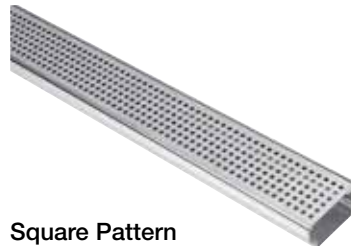

Square Pattern

> Aluminium Accessories

These accessories are to be used in conjunction with our hybrid aluminium/stainless range and our aluminium range. All drains will require end caps and an outlet, if you are joining drains you will require a joiner for each drain.

Our aluminium accessory range includes;

Aluminum Accessories - Suitable for pedestrians			
	115mm x 80mm	85mm x 40mm	85mm x 25mm
Endcap	A80END	A40END	A25END
Outlet (50mm)	A80OUT	A40OUT	A25OUT
Joiner	A80JOIN	A40JOIN	A25JOIN