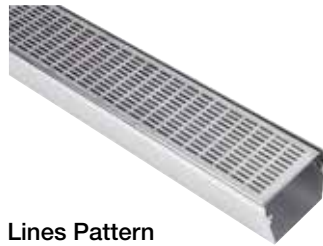

Lines Pattern