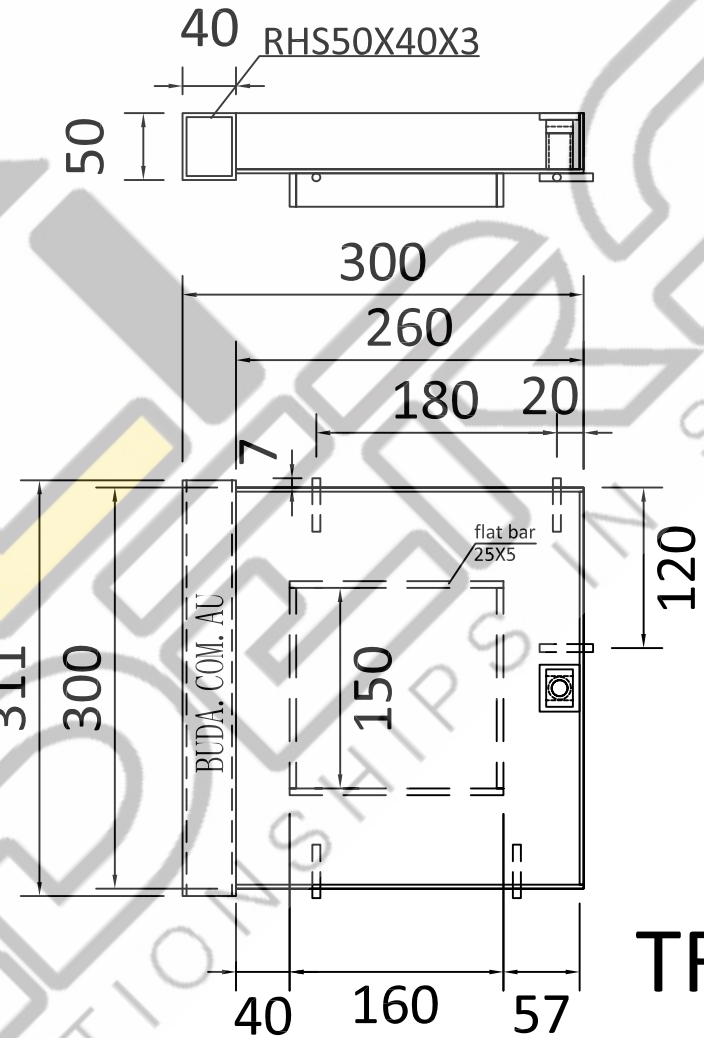

FRAME

TRAY

300PIH

Vincent Buda
and Company

FRAME

TRAY

450PIH
Vincent Buda and Company

FRAME

TRAY DETAILS

600PIH

VINCENT BUDA and COMPANY

purposes only and may be subject to change at any time.

FRAME

TRAY DETAILS

900600PIH
VINCENT BUDA and COMPANY

FRAME

TRAY DETAILS

900PIH
VINCENT BUDA and COMPANY

for purposes only and may be subject to change at any time.