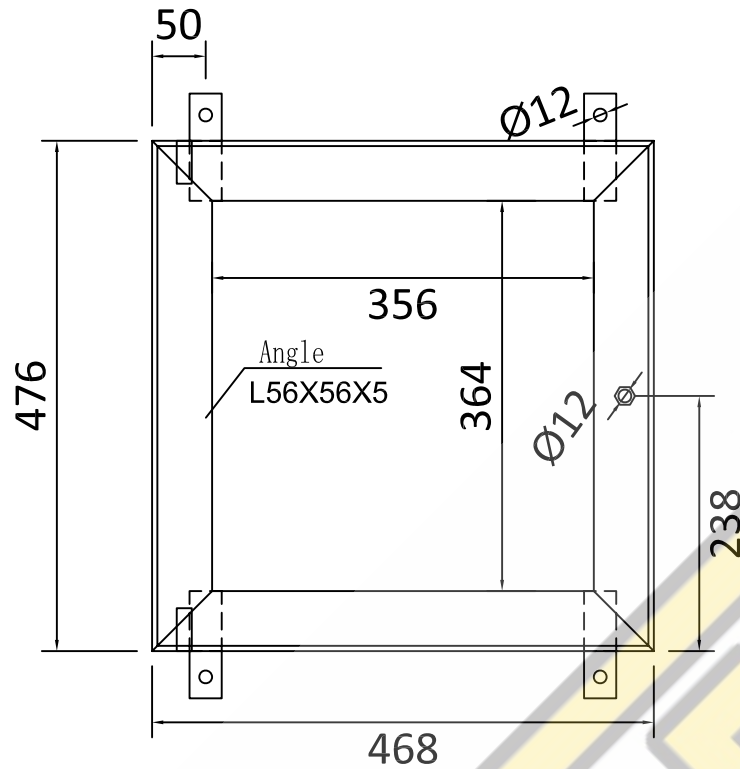

FRAME

450PIH
Vincent Buda and Company