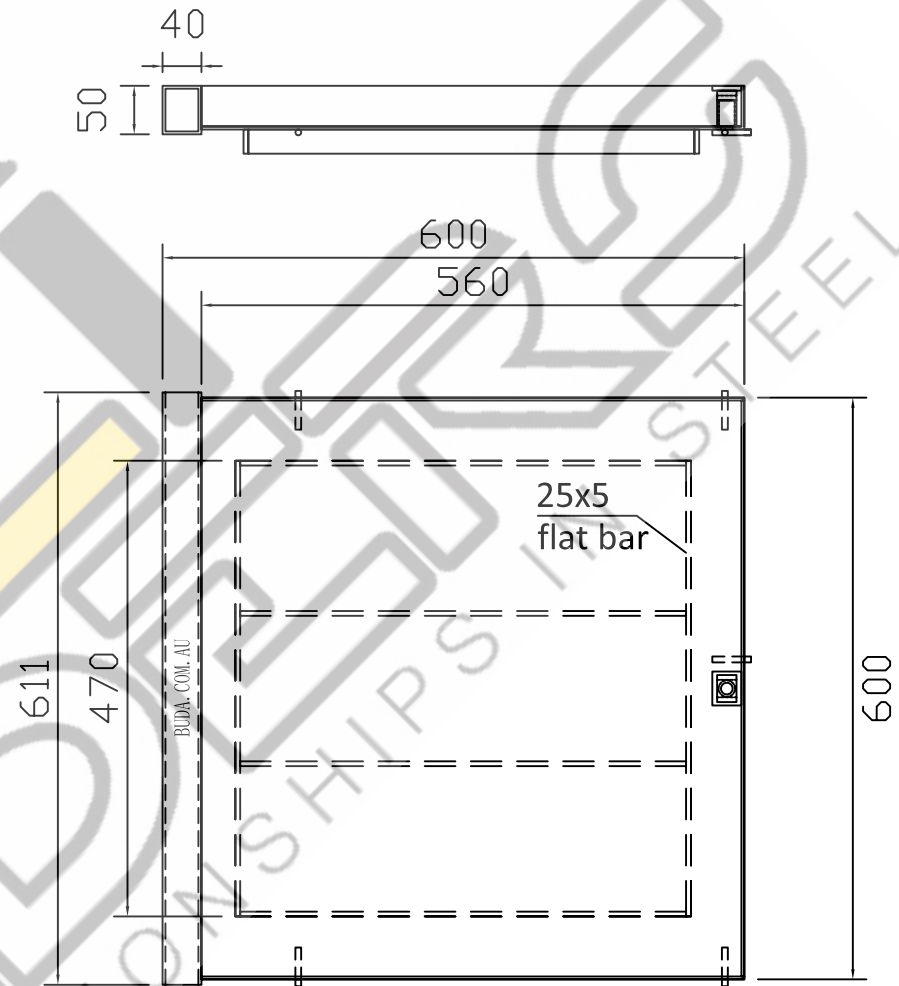

FRAME

TRAY

300PIH

Vincent Buda
and Company

FRAME

TRAY

450PIH
Vincent Buda and Company

FRAME

TRAY DETAILS

600PIH

VINCENT BUDA and COMPANY

purposes only and may be subject to change at any time.

FRAME

TRAY DETAILS

900600PIH
VINCENT BUDA and COMPANY

FRAME

TRAY DETAILS

900PIH
VINCENT BUDA and COMPANY

for purposes only and may be subject to change at any time.