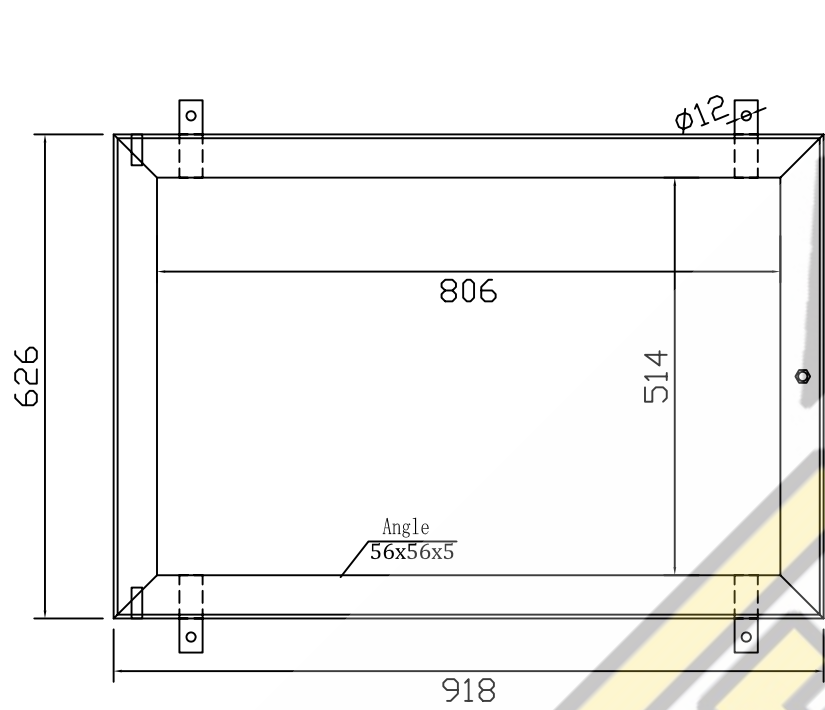

FRAME

TRAY

300PIH

Vincent Buda
and Company

FRAME

TRAY

450PIH
Vincent Buda and Company

FRAME

TRAY DETAILS

600PIH

VINCENT BUDA and COMPANY

purposes only and may be subject to change at any time.

FRAME

TRAY DETAILS

900600PIH
VINCENT BUDA and COMPANY

FRAME

TRAY DETAILS

900PIH
VINCENT BUDA and COMPANY

for purposes only and may be subject to change at any time.