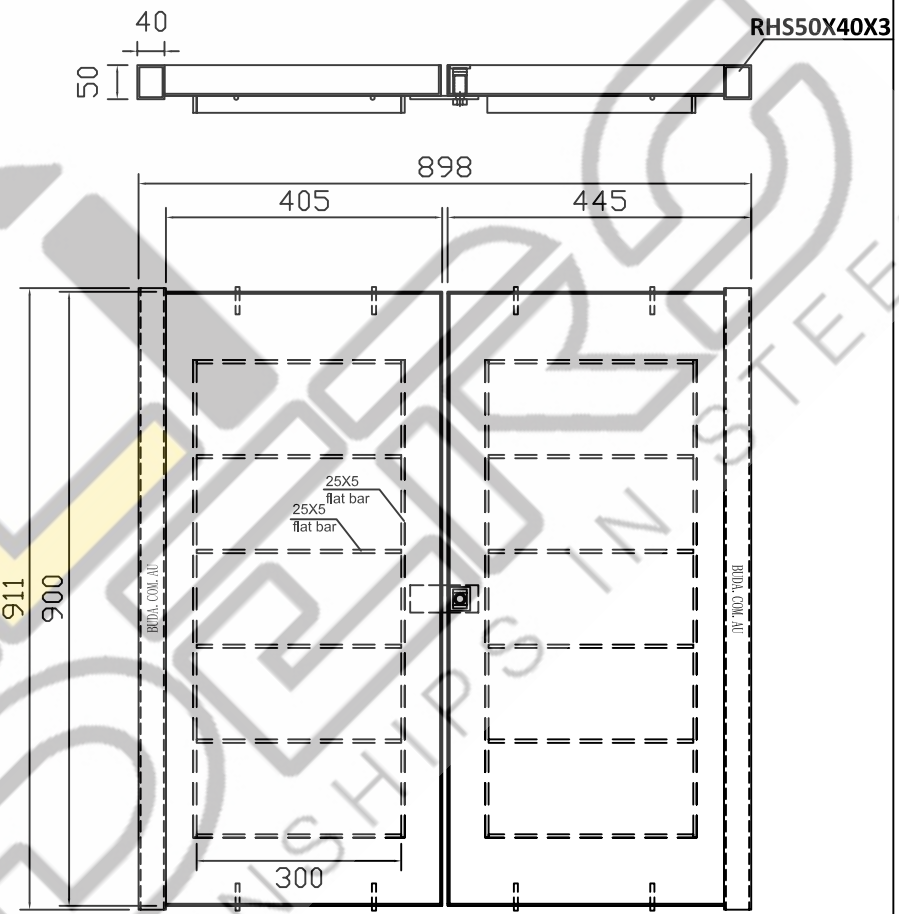

TRAY DETAILS

600PIH

VINCENT BUDA and COMPANY

purposes only and may be subject to change at any time.

FRAME

TRAY DETAILS

900600PIH
VINCENT BUDA and COMPANY

FRAME

TRAY DETAILS

900PIH
VINCENT BUDA and COMPANY

for purposes only and may be subject to change at any time.