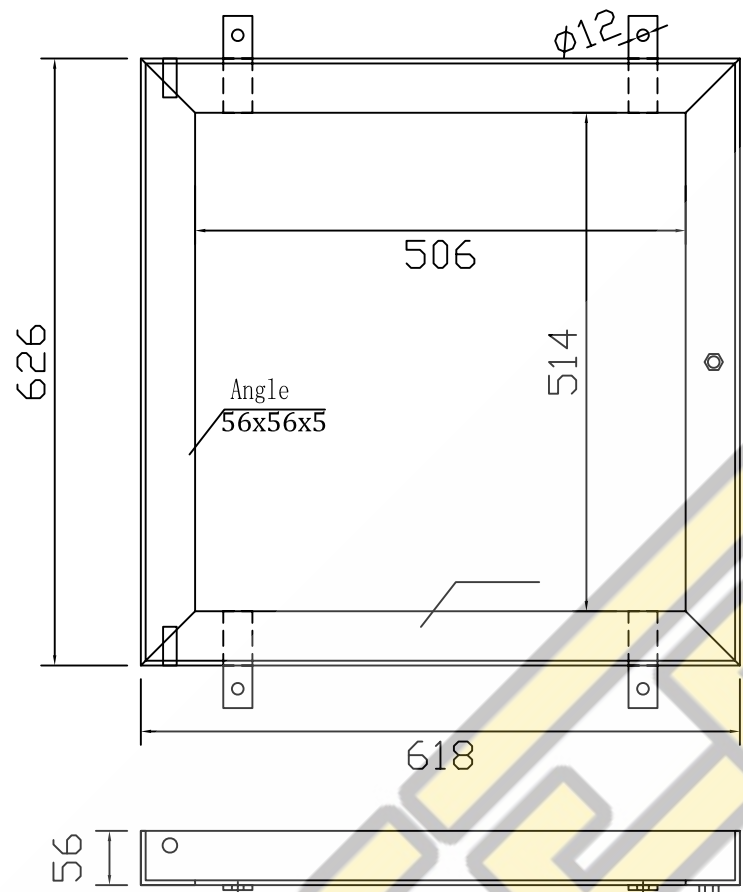

FRAME

TRAY

300PIH

Vincent Buda
and Company

FRAME

TRAY

450PIH
Vincent Buda and Company

FRAME

TRAY DETAILS

600PIH

VINCENT BUDA and COMPANY

purposes only and may be subject to change at any time.

FRAME

TRAY DETAILS

900600PIH
VINCENT BUDA and COMPANY

FRAME

TRAY DETAILS

900PIH
VINCENT BUDA and COMPANY

for purposes only and may be subject to change at any time.