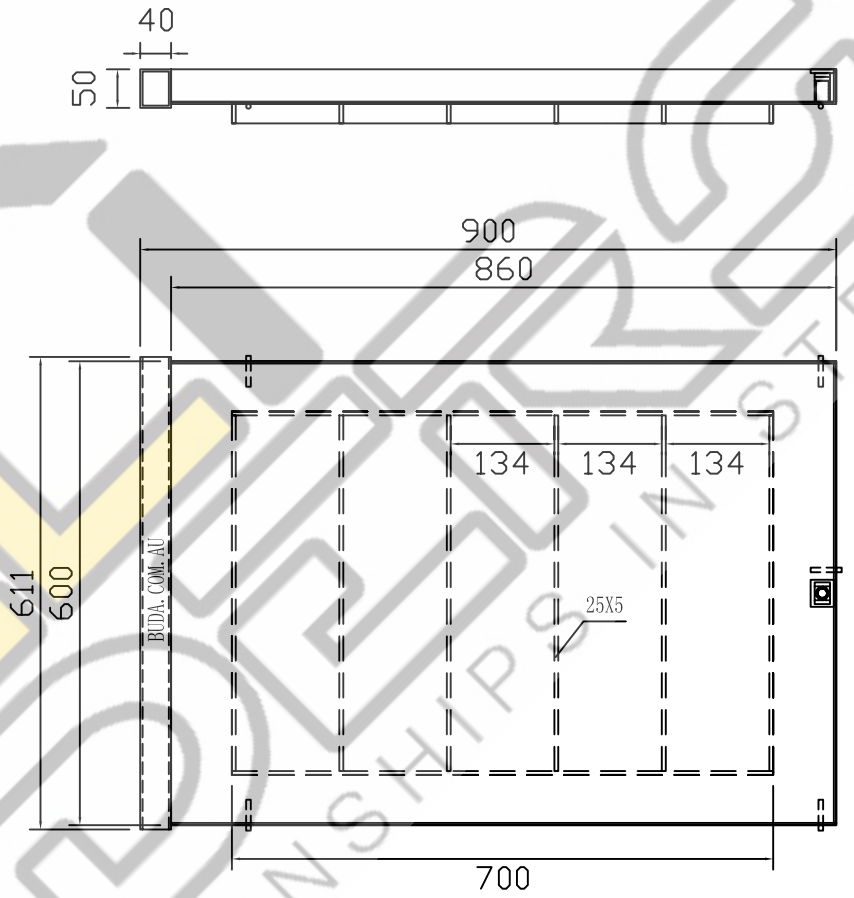

TRAY DETAILS

600PIH

VINCENT BUDA and COMPANY

purposes only and may be subject to change at any time.

FRAME

TRAY DETAILS

900600PIH
VINCENT BUDA and COMPANY

FRAME

TRAY DETAILS

900PIH
VINCENT BUDA and COMPANY

for purposes only and may be subject to change at any time.