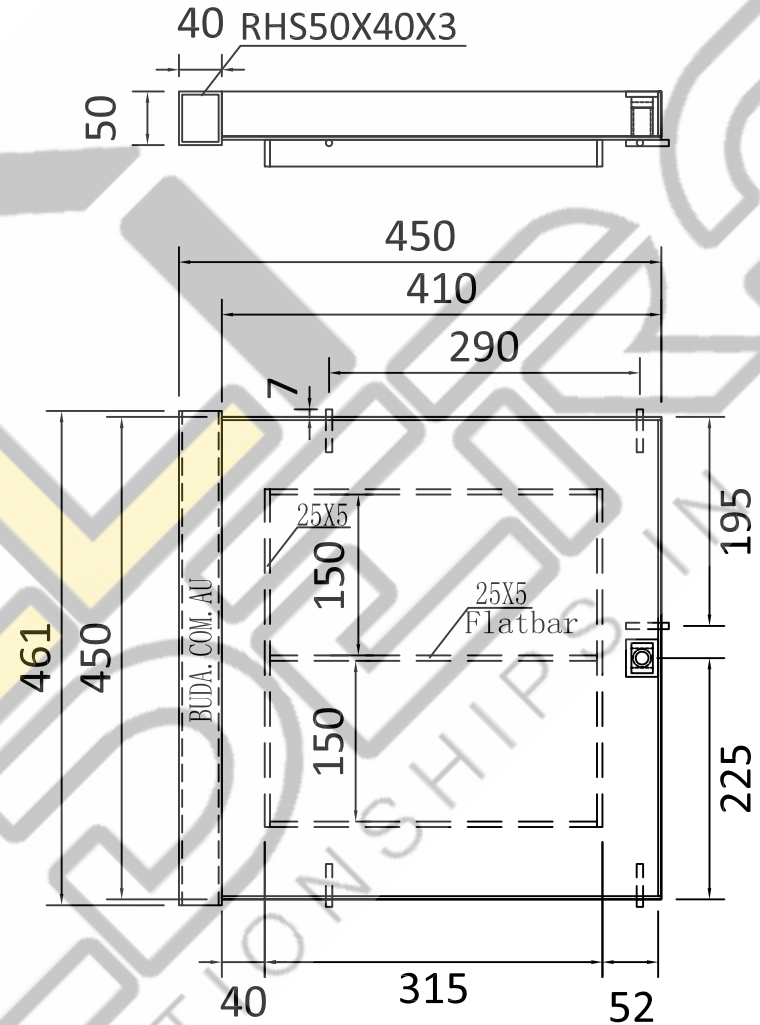

FRAME

TRAY

300PIH

Vincent Buda
and Company

FRAME

TRAY

450PIH
Vincent Buda and Company

FRAME

TRAY DETAILS

600PIH

VINCENT BUDA and COMPANY

purposes only and may be subject to change at any time.

FRAME

TRAY DETAILS

900600PIH
VINCENT BUDA and COMPANY

FRAME

TRAY DETAILS

900PIH
VINCENT BUDA and COMPANY

for purposes only and may be subject to change at any time.