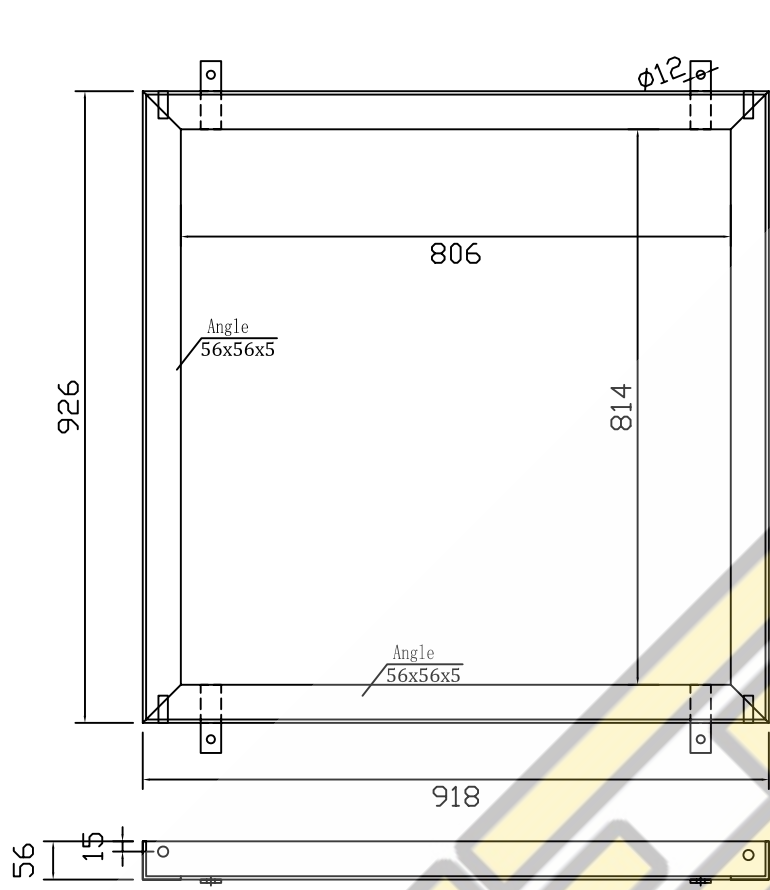

TRAY DETAILS

600PIH

VINCENT BUDA and COMPANY

purposes only and may be subject to change at any time.

FRAME

TRAY DETAILS

900600PIH
VINCENT BUDA and COMPANY

FRAME